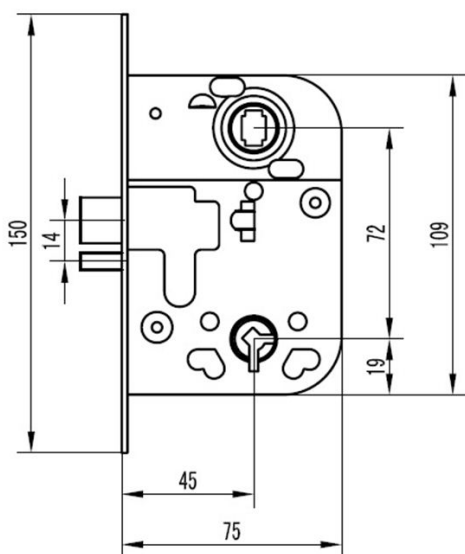

PRODUCT SHEET

Description:

Door lock 2014, 45mm Backset, W/Key, Chrome Plated, W/ Rotational Latch & Deadbolt - 90DG Turn, Body:109x75mm,, Front Plate 20x150mm, Distance between Axes: 72mm, For, Interior Doors

Item number:

14.60.061-0

Units	Box	Carton	HS Code	Barcode
Pcs.	1	50	8301300000	
				5704866108287

SISO A/S

Mileparken 11
DK-2740 Skovlunde
Denmark
VAT: DK 24786013

Phone +45 45 830 900

www.siso.dk
siso@siso.dk